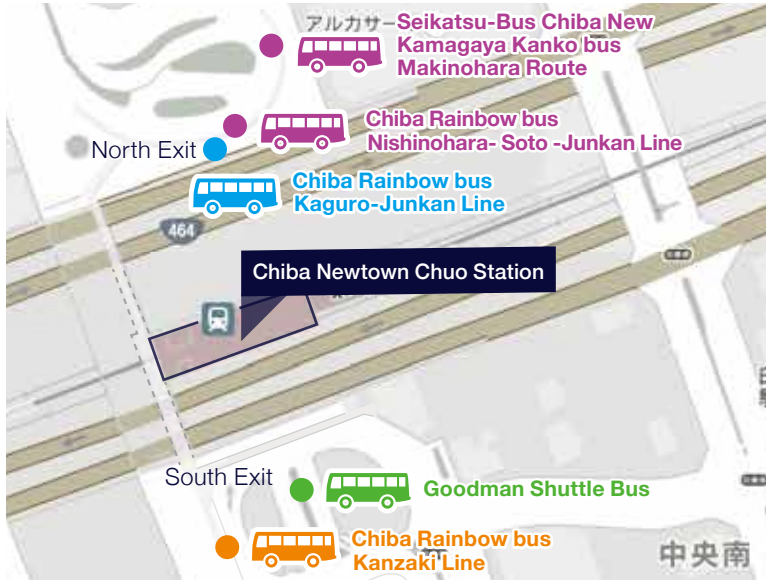

■ Goodman Shuttle Bus
 ■ Chiba Rainbow bus Kaguro Junkan Lines
 ■ Chiba Rainbow bus Kanzaki Lines
 ■ Seikatsu-Bus Chiba New | Kamagaya Kanko bus Makinohara Route
 (※ Chiba Rainbow bus Nishinohara soto Junkan Lines)

Katsutadai Station ↔ Goodman Business Park – North Building

Goodman Shuttle Bus (operated by Shohei Kanko)

Katsutadai Sta. → Goodman Business Park North Building		Goodman Business Park North Building → Katsutadai Sta.	
6	45	17	24
7	55	18	39

Bus routes | timetable

Chiba Newtown Chuo Station

Katsutadai Station

GoodmanBusiness Park

Bus routes | timetable

Chiba Newtown Chuo Station ↔ Goodman Business Park – East Gate

Chiba Rainbow bus Kaguro Junkan Line