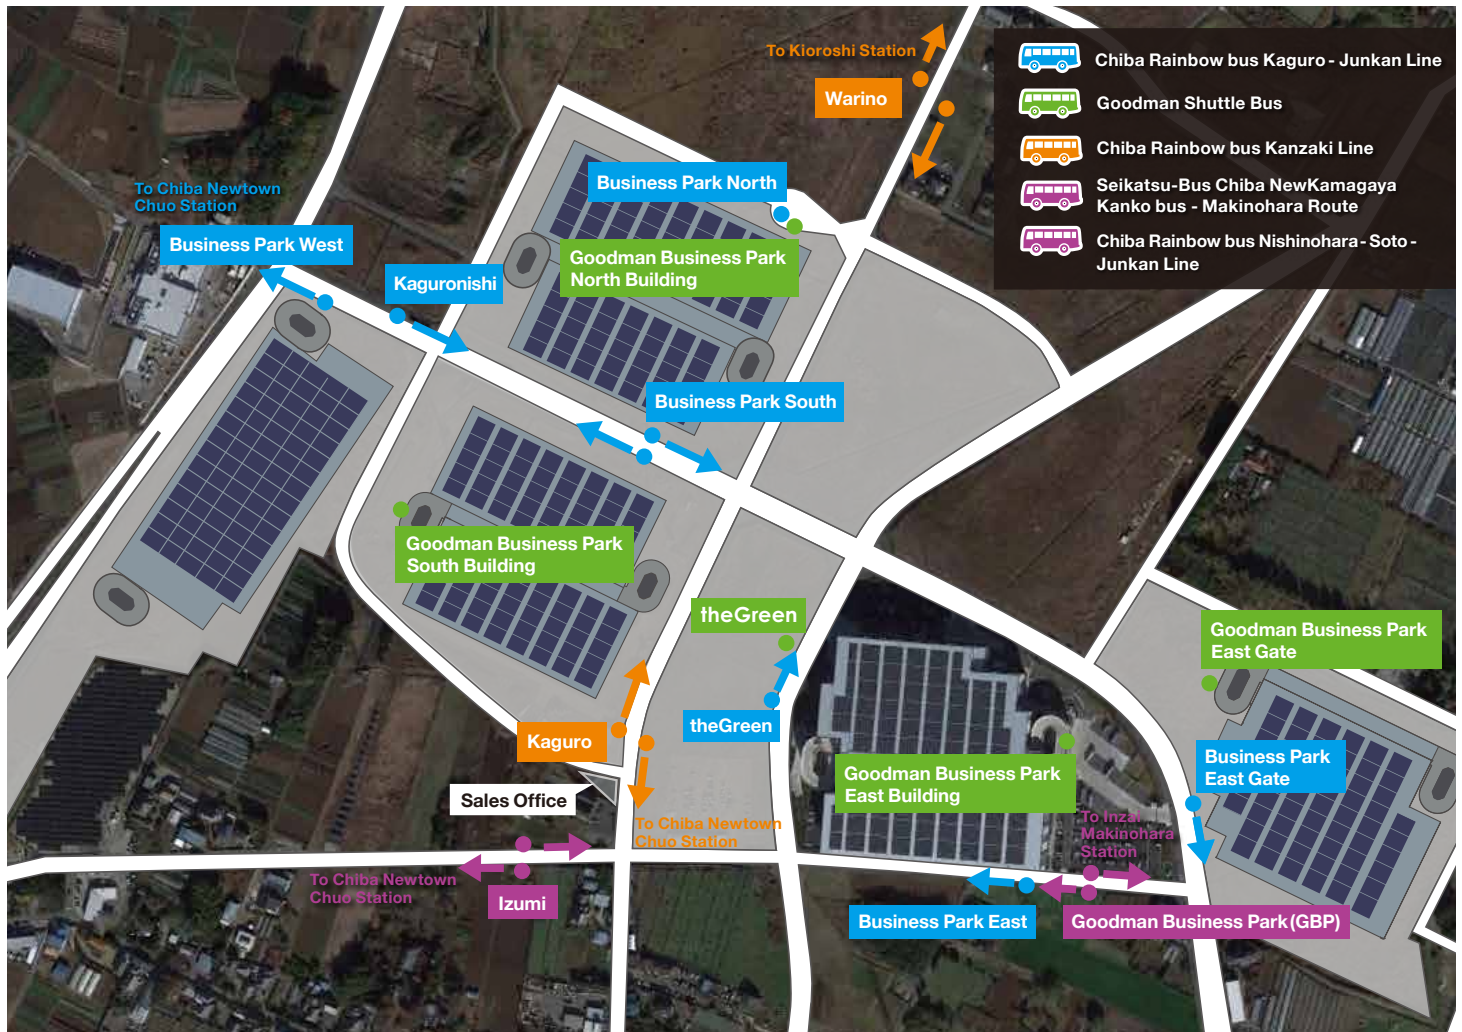

Bus routes | timetable

Chiba Newtown Chuo Station

Katsutadai Station

GoodmanBusiness Park

Bus routes | timetable

Chiba Newtown Chuo Station ↔ Goodman Business Park – East Gate

Chiba Rainbow bus Kaguro Junkan Line